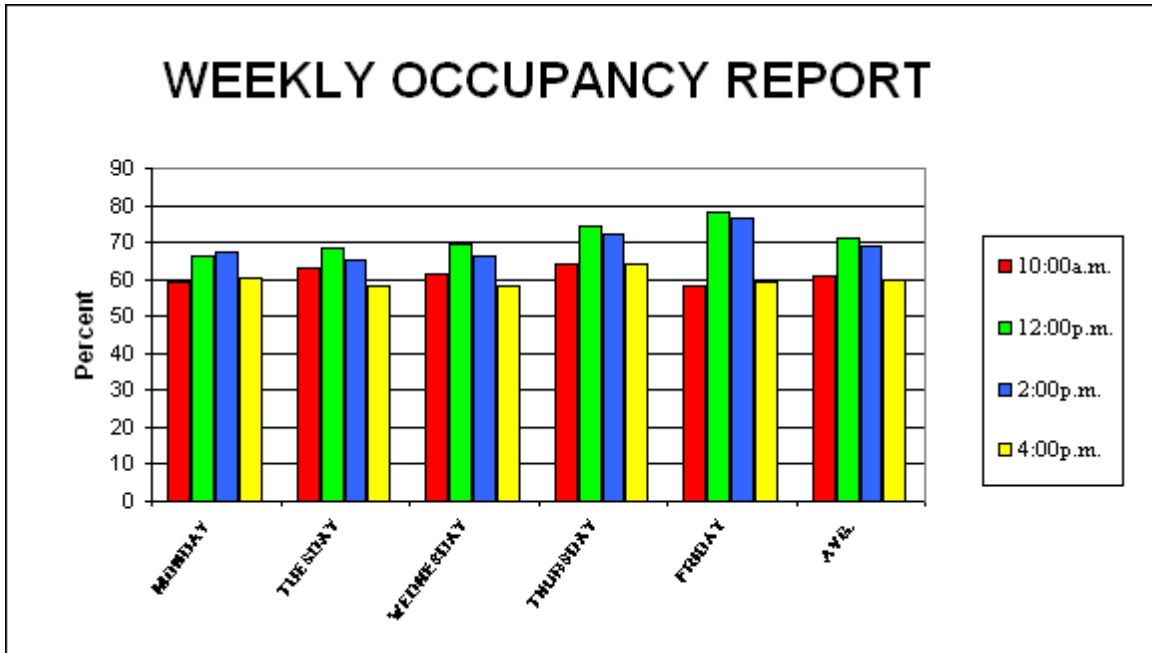

WILSON WEEKLY OCCUPANCY REPORT

WEEK OF: Jan 14 - 18

PARKING SPACES - 86

Weather: Monday: Snow, Cold, Tuesday: Wet Snow, Cold,
Wednesday: Cloudy, Cold, Thursday: Cloudy, Cold, Friday: Cloudy, Cold

NUMBER OF VEHICLES IN PARKING LOT IN PERCENTAGES

TIME	MONDAY	TUESDAY	WEDNESDAY	THURSDAY	FRIDAY	AVG.
10:00a.m.	59	63	62	64	58	61
12:00p.m.	66	69	70	74	78	71
2:00p.m.	67	65	66	72	77	69
4:00p.m.	60	58	58	64	59	60

Legend	
	-80% to 100%
	-75% to 79%